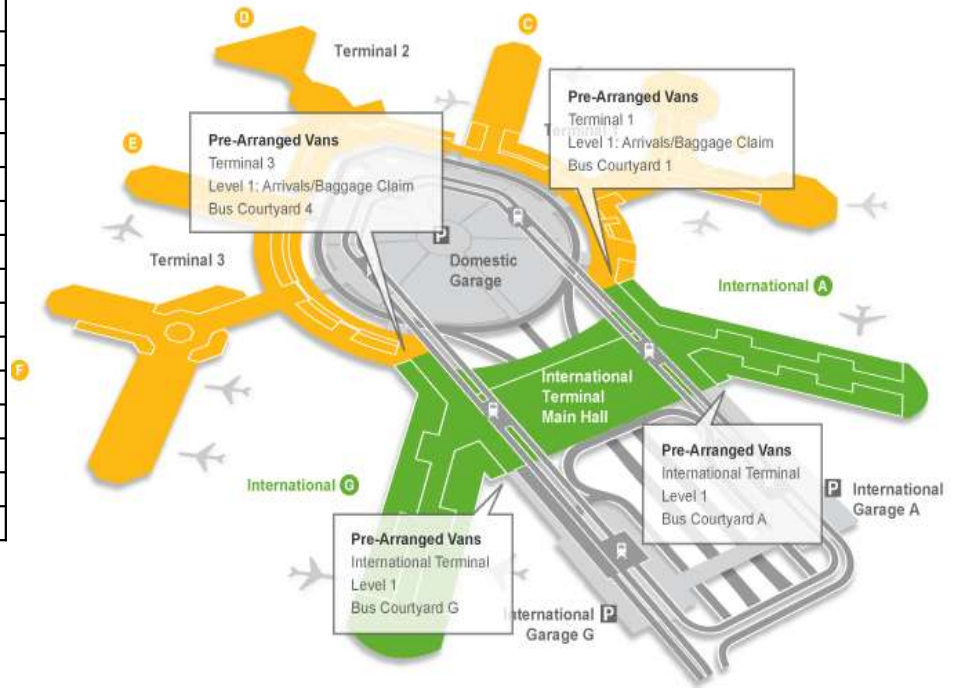

INTERNATIONAL COURTYARDS	
COURTYARD A	COURTYARD G
AeroMexico	Aer Lingus
Air France	Air Canada
Air Italy	Air China
Alaska	Air India
Avianca	Air New Zealand
British Airways	ANA
Cathay Pacific	Copa Airlines
China Airlines	EVA Air
China Eastern	Fiji Airways
China Southern	Lufthansa
EL AL	SAS
Emirates	Singapore Airlines
Finnair	SWISS
French Bee	Tap Air Portugal
Hawaiian Airlines	Thomas Cook
Honk Kong Airlines	Turkish Airlines
Iberia	United (International)
Icelandair	
Interjet	
Japan Airlines	
Jet Blue	
KLM	
Korean Air	
LEVEL	
Norwegian	
Philippine Airlines	
Qantas	
Sun Country	
Virgine Atlantic	
Volaris	
WestJet	
XL Airways France	

**Attention all international arrivals at the international terminal pickup area:  
We can be found at COURTYARD "A" or "G" for passenger pickup.**

**Instructions: COURTYARD "A" Check your AIRLINE guide above.**

Upon gathering all of your baggage, proceed towards the exit door and **turn Left** toward the elevator. Please select or press the "G" button to reach ground level 1. Look out for our VAN, which will be either BLACK or WHITE. Our driver will warmly welcome you and assist with loading your luggage.  
Call the Office if you can't find your shuttle at 916-744-2133

**Instructions: COURTYARD "G" Check your AIRLINE guide above.**

Upon gathering all of your baggage, proceed towards the exit door and **turn Right** toward the elevator. Please select or press the "G" button to reach ground level 1. Look out for our VAN, which will be either BLACK or WHITE. Our driver will warmly welcome you and assist with loading your luggage.  
Call the Office if you can't find your shuttle at 916-744-2133